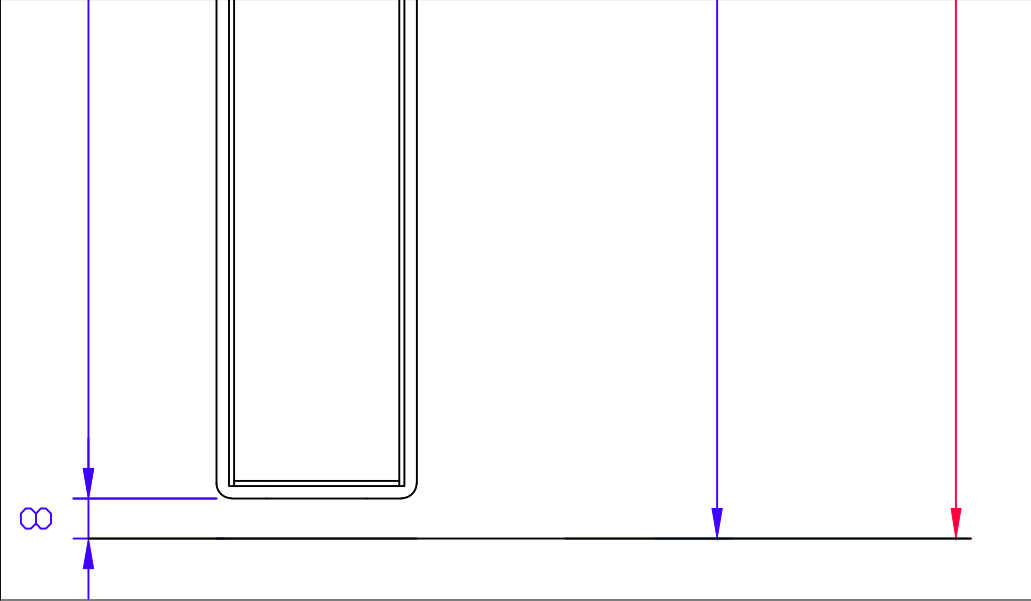

THRESHOLD OPTIONS FOR X-RAY DOORS

WITHOUT

GRP-THRESHOLD

AUTOMATIC SPRING SEAL F30/dB30

S/S THRESHOLD