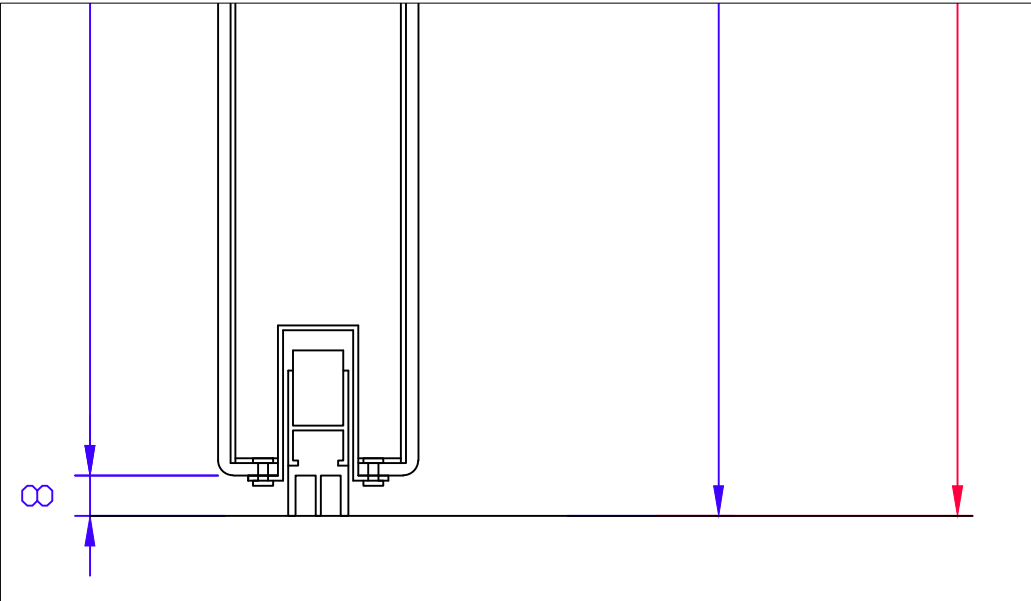

THRESHOLD OPTIONS FOR X-RAY DOORS

WITHOUT

GRP-THRESHOLD

AUTOMATIC SPRING SEAL F30/dB30

S/S THRESHOLD