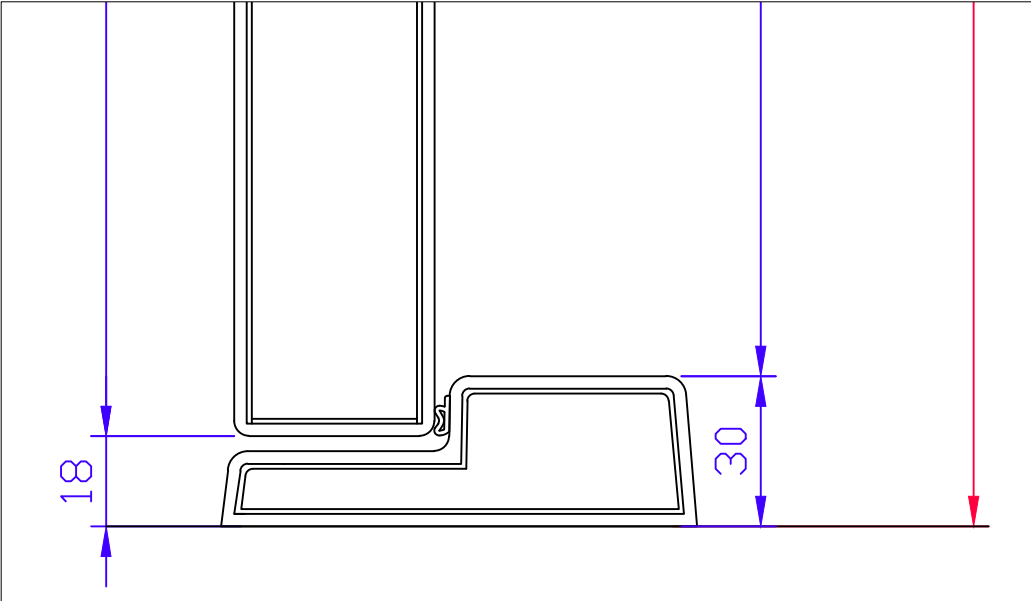

THRESHOLD OPTIONS FOR X-RAY DOORS

WITHOUT

GRP-THRESHOLD

AUTOMATIC SPRING SEAL F30/dB30

S/S THRESHOLD