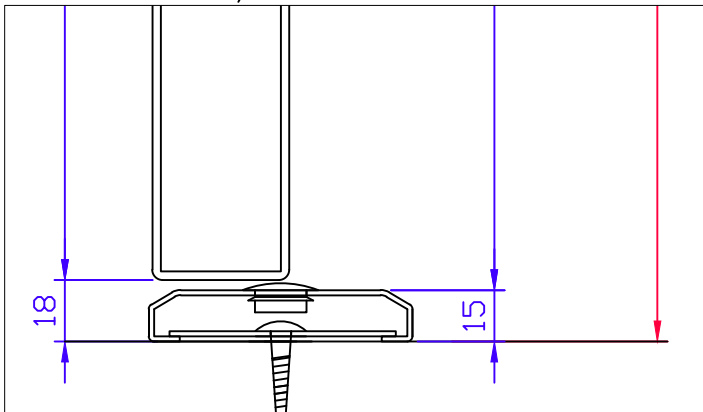

THRESHOLD OPTIONS FOR SINGLE ACTION DOORS

WITHOUT

AUTOMATIC SPRING SEAL F30/dB30

DOUBLE WIPE SEAL

GRP-THRESHOLD (normal)

GRP-THRESHOLD (low)

S/S THRESHOLD

FLAT S/S THRESHOLD

S/S PLATE 5mm

S/S TUBE THRESHOLD