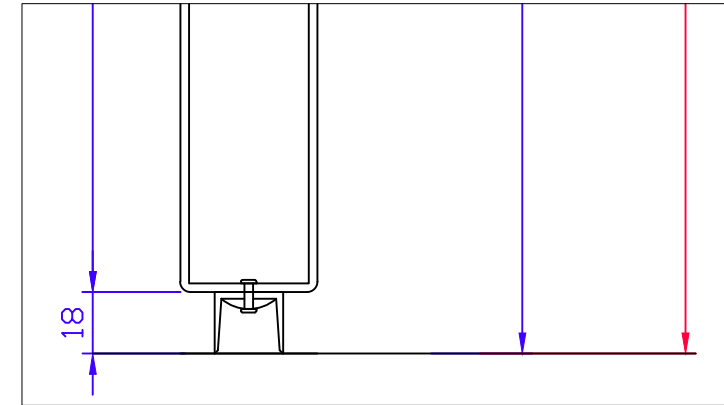

THRESHOLD OPTIONS FOR SINGLE ACTION DOORS

WITHOUT

AUTOMATIC SPRING SEAL F30/dB30

DOUBLE WIPE SEAL

GRP-THRESHOLD (normal)

GRP-THRESHOLD (low)

S/S THRESHOLD

FLAT S/S THRESHOLD

S/S PLATE 5mm

S/S TUBE THRESHOLD