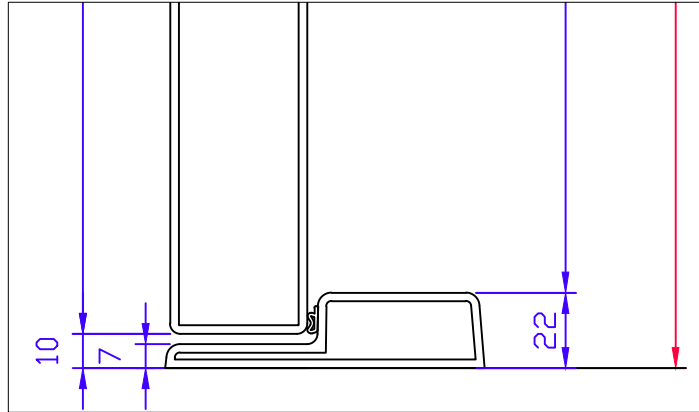

THRESHOLD OPTIONS FOR SINGLE ACTION DOORS

WITHOUT

AUTOMATIC SPRING SEAL F30/dB30

DOUBLE WIPE SEAL

GRP-THRESHOLD (normal)

GRP-THRESHOLD (low)

S/S THRESHOLD

FLAT S/S THRESHOLD

S/S PLATE 5mm

S/S TUBE THRESHOLD