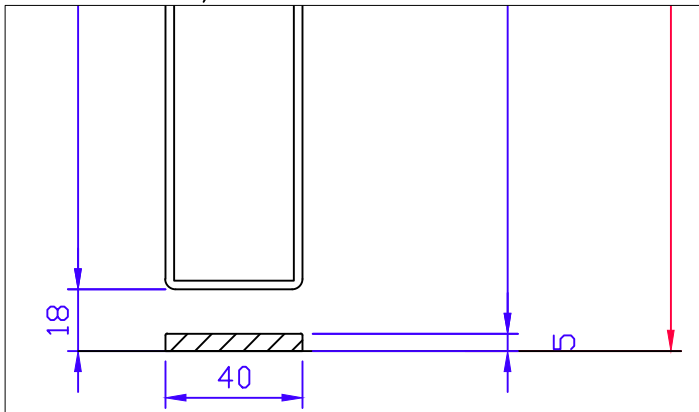

THRESHOLD OPTIONS FOR SINGLE ACTION DOORS

WITHOUT

AUTOMATIC SPRING SEAL F30/dB30

DOUBLE WIPE SEAL

GRP-THRESHOLD (normal)

GRP-THRESHOLD (low)

S/S THRESHOLD

FLAT S/S THRESHOLD

S/S PLATE 5mm

S/S TUBE THRESHOLD