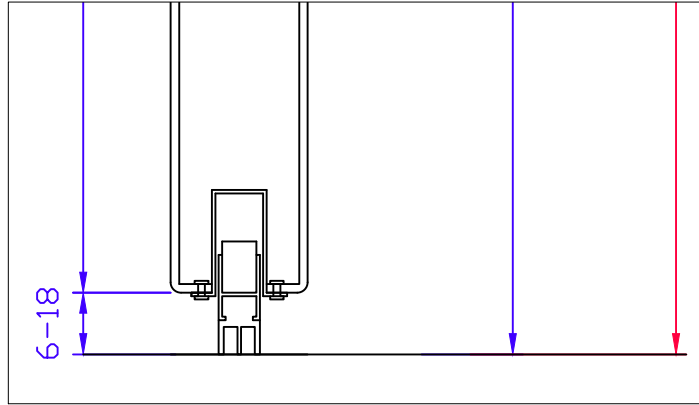

THRESHOLD OPTIONS FOR SINGLE ACTION DOORS

WITHOUT

AUTOMATIC SPRING SEAL F30/dB30

DOUBLE WIPE SEAL

GRP-THRESHOLD (normal)

GRP-THRESHOLD (low)

S/S THRESHOLD

FLAT S/S THRESHOLD

S/S PLATE 5mm

S/S TUBE THRESHOLD