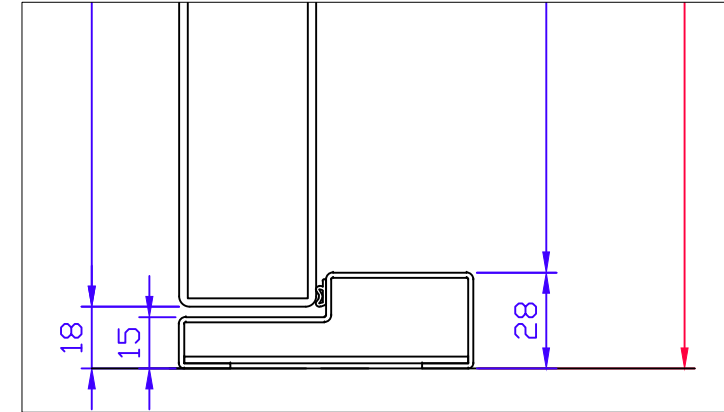

THRESHOLD OPTIONS FOR SINGLE ACTION DOORS

WITHOUT

AUTOMATIC SPRING SEAL F30/dB30

DOUBLE WIPE SEAL

GRP-THRESHOLD (normal)

GRP-THRESHOLD (low)

S/S THRESHOLD

FLAT S/S THRESHOLD

S/S PLATE 5mm

S/S TUBE THRESHOLD