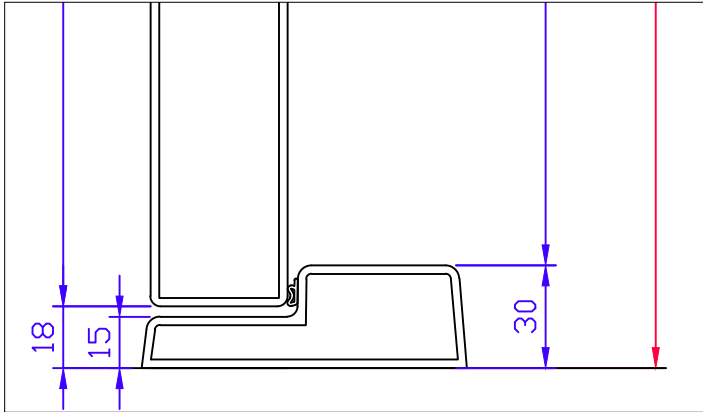

THRESHOLD OPTIONS FOR SINGLE ACTION DOORS

WITHOUT

AUTOMATIC SPRING SEAL F30/dB30

DOUBLE WIPE SEAL

GRP-THRESHOLD (normal)

GRP-THRESHOLD (low)

S/S THRESHOLD

FLAT S/S THRESHOLD

S/S PLATE 5mm

S/S TUBE THRESHOLD