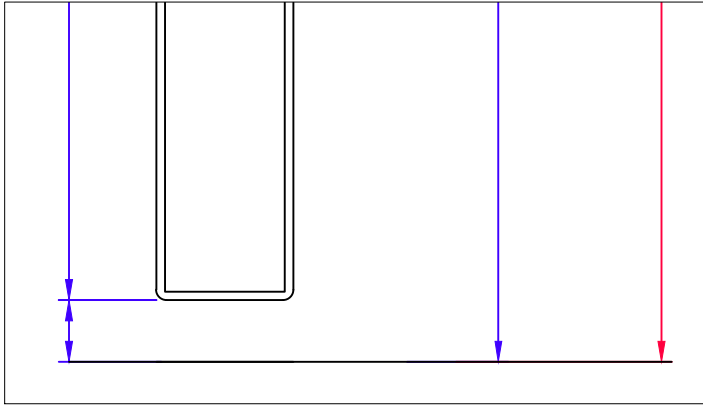

THRESHOLD OPTIONS FOR SINGLE ACTION DOORS

WITHOUT

AUTOMATIC SPRING SEAL F30/dB30

DOUBLE WIPE SEAL

GRP-THRESHOLD (normal)

GRP-THRESHOLD (low)

S/S THRESHOLD

FLAT S/S THRESHOLD

S/S PLATE 5mm

S/S TUBE THRESHOLD